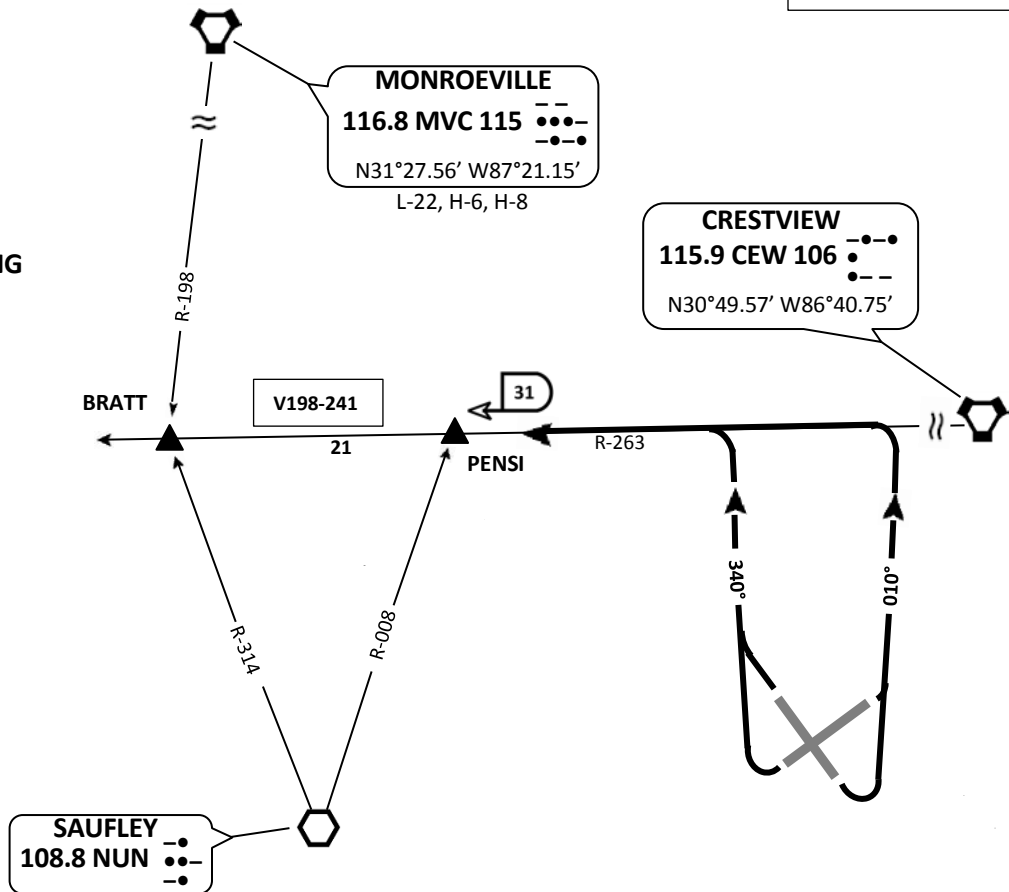

(NSE1.PENSI)

TC-004 (CAE)

WHITING FLD NAS – NORTH (KNSE)

WHITING ONE DEPARTURE

Milton, Florida,

ATIS
290.325

CLNC DEL
257.775

GND CON
251.15

NORTH WHITING TOWER
121.4 / 306.925

PENSACOLA APP CON
127.35 / 278.8

SIMULATOR USE ONLY

**TOP ALTITUDE:
6000**

SIMULATOR USE ONLY

Note: Chart not to scale

DEPARTURE ROUTE DESCRIPTION

TAKEOFF RWY 5/14: Climbing left turn to heading 010°. Passing 4200 turn left to intercept CEW R-263 to PENSI. Thence....

TAKEOFF RWY 23/32: Climbing right turn to heading 340°. Passing 4200 turn left to intercept CEW R-263 to PENSI. Thence....

....Climb and maintain 6000 or ATC assigned altitude. Expect clearance to filed altitude 10 minutes after departure.

WHITING ONE DEPARTURE

(NSE1.PENSI) 24 JUL 18

Milton, Florida

WHITING FLD NAS – NORTH (KNSE)